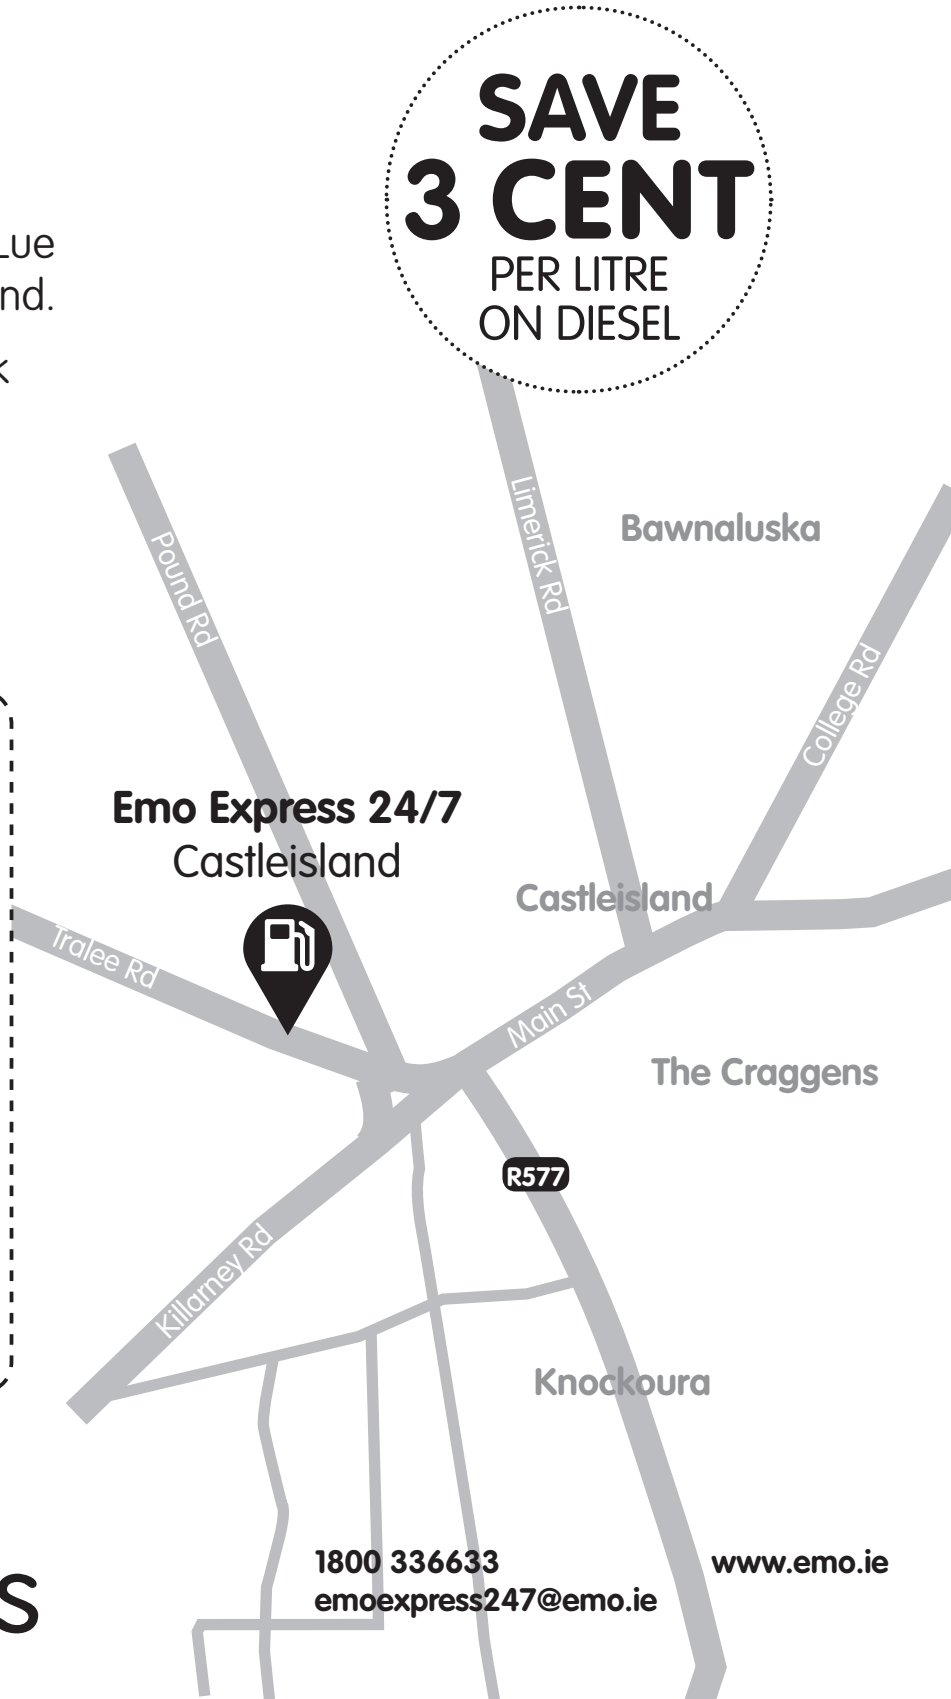

1800 336633
emoexpress247@emo.ie

www.emo.ie